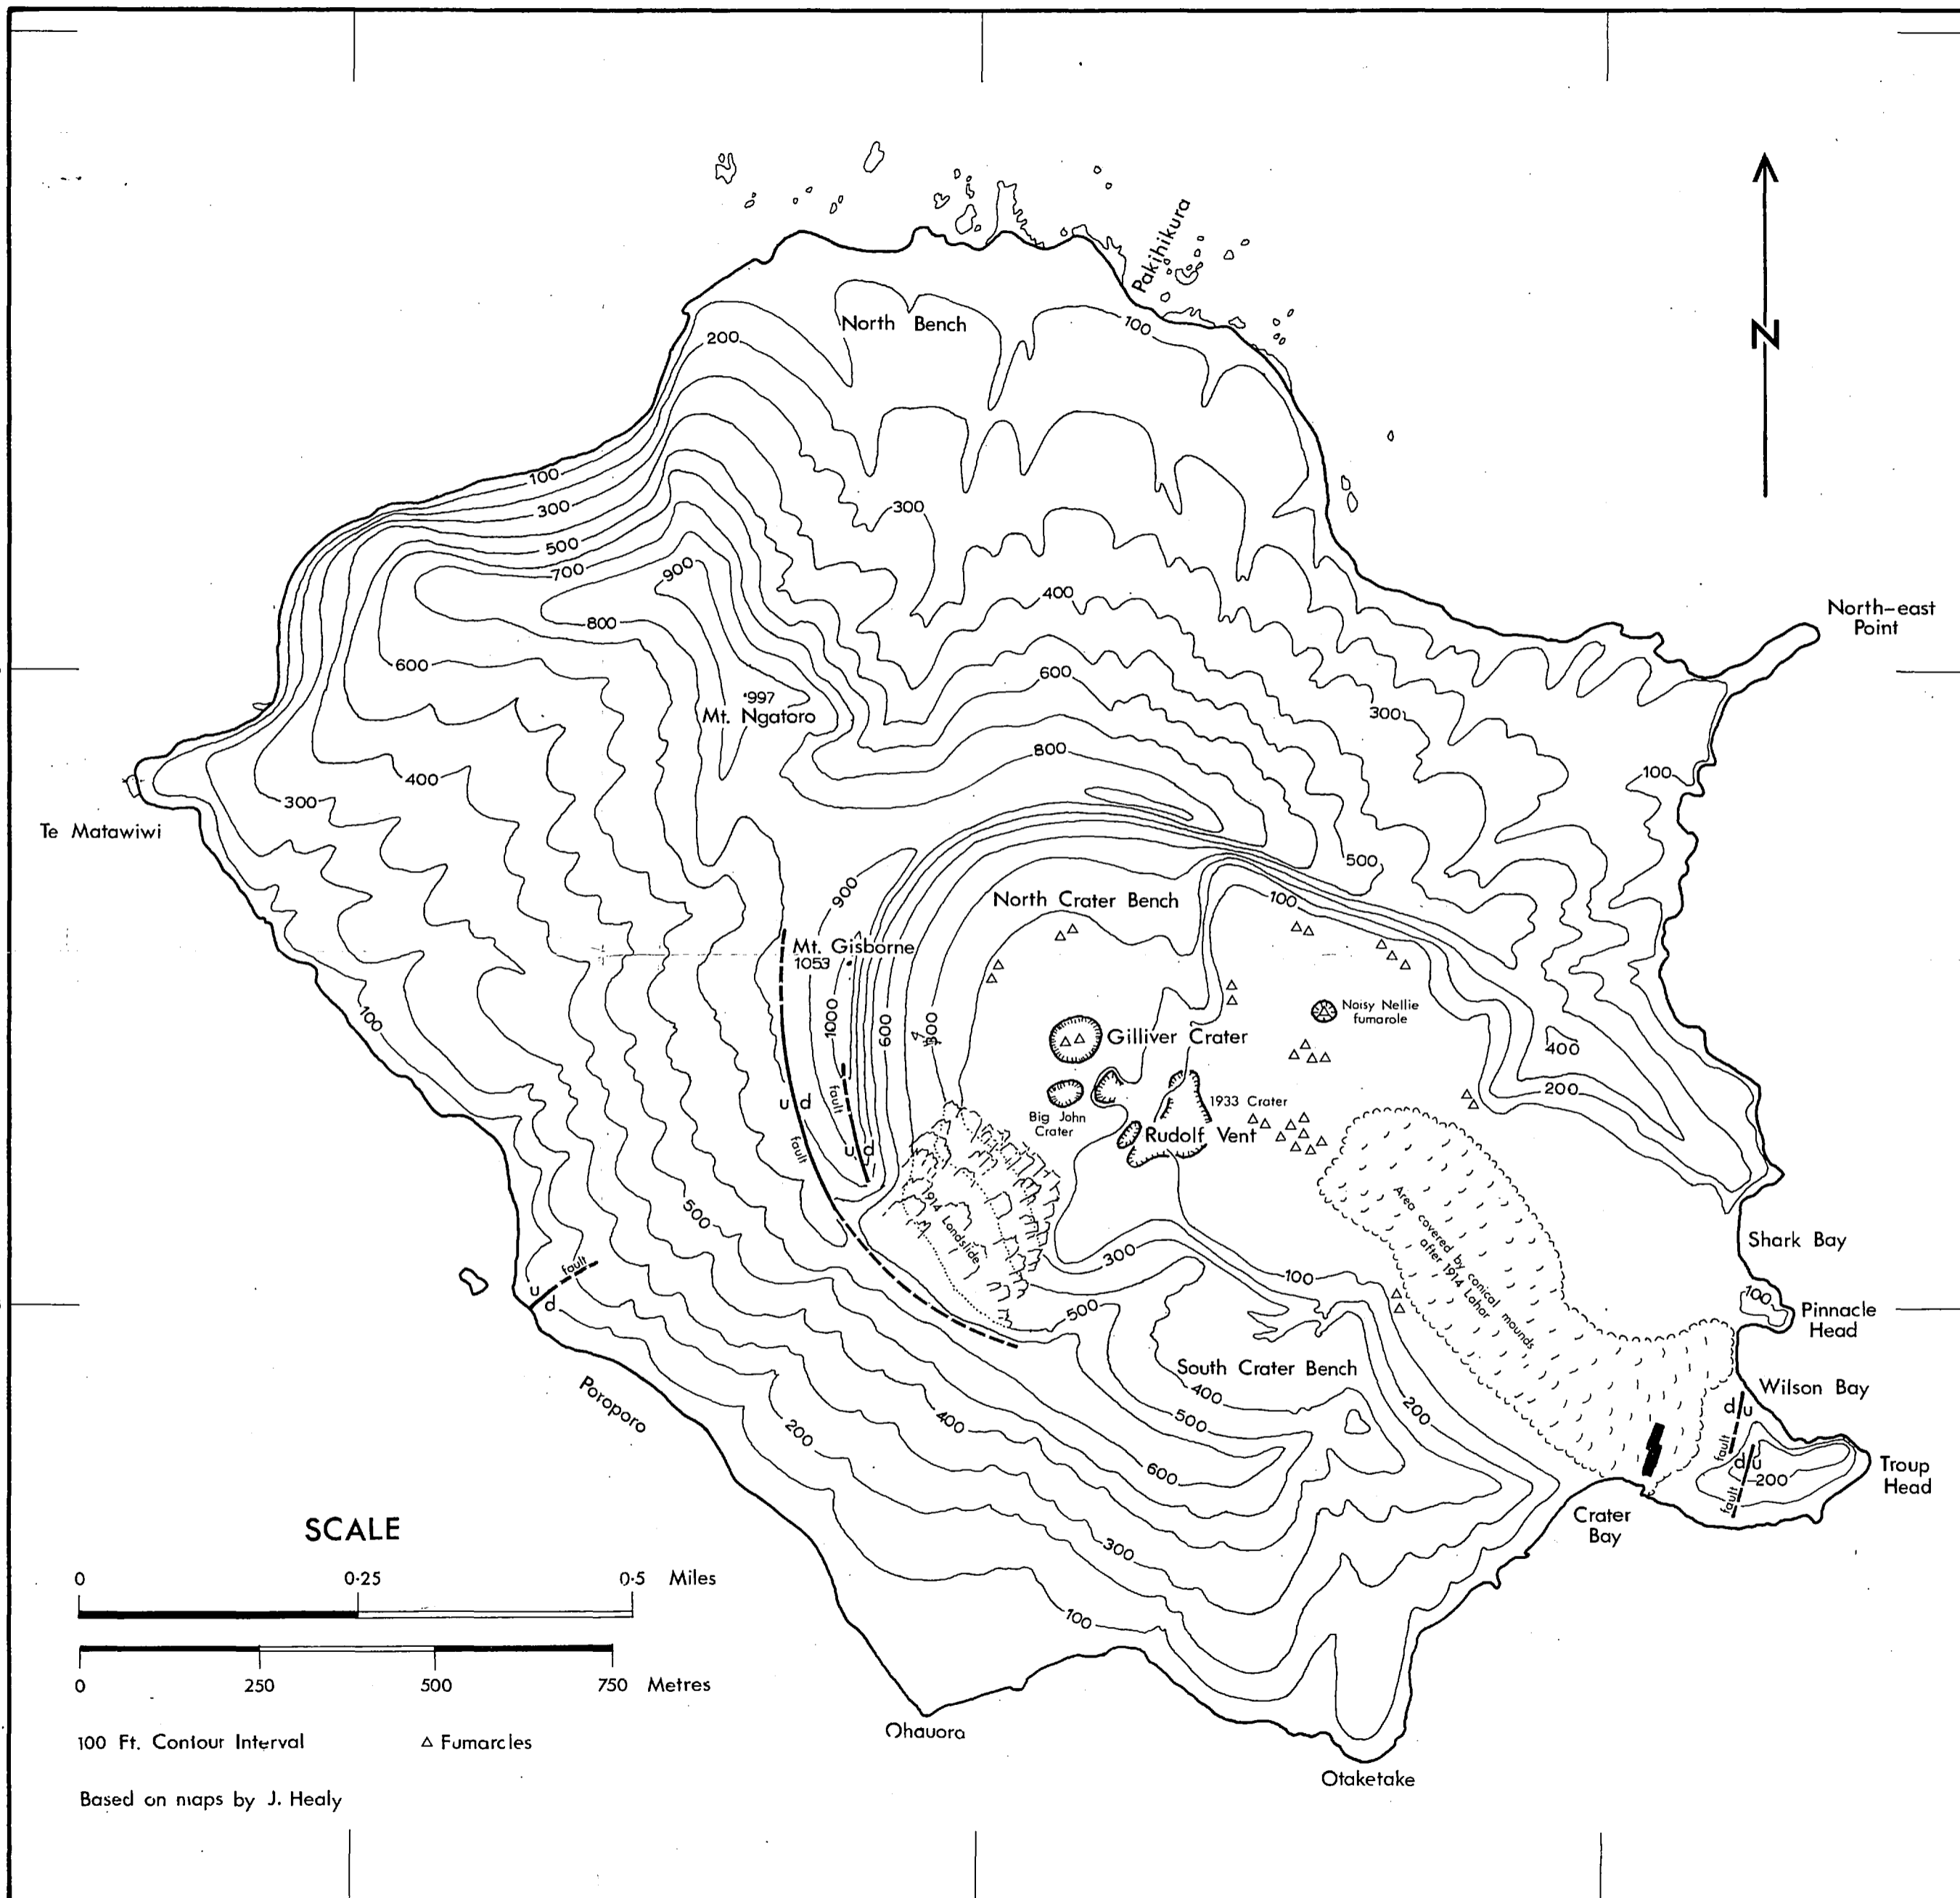

579500 N

461500 E

62s

63s

579500 E

78s

78s

77s

77s

SCALE

100 Ft. Contour Interval Δ Fumaroles

Based on maps by J. Healy

461500

62.5

63s